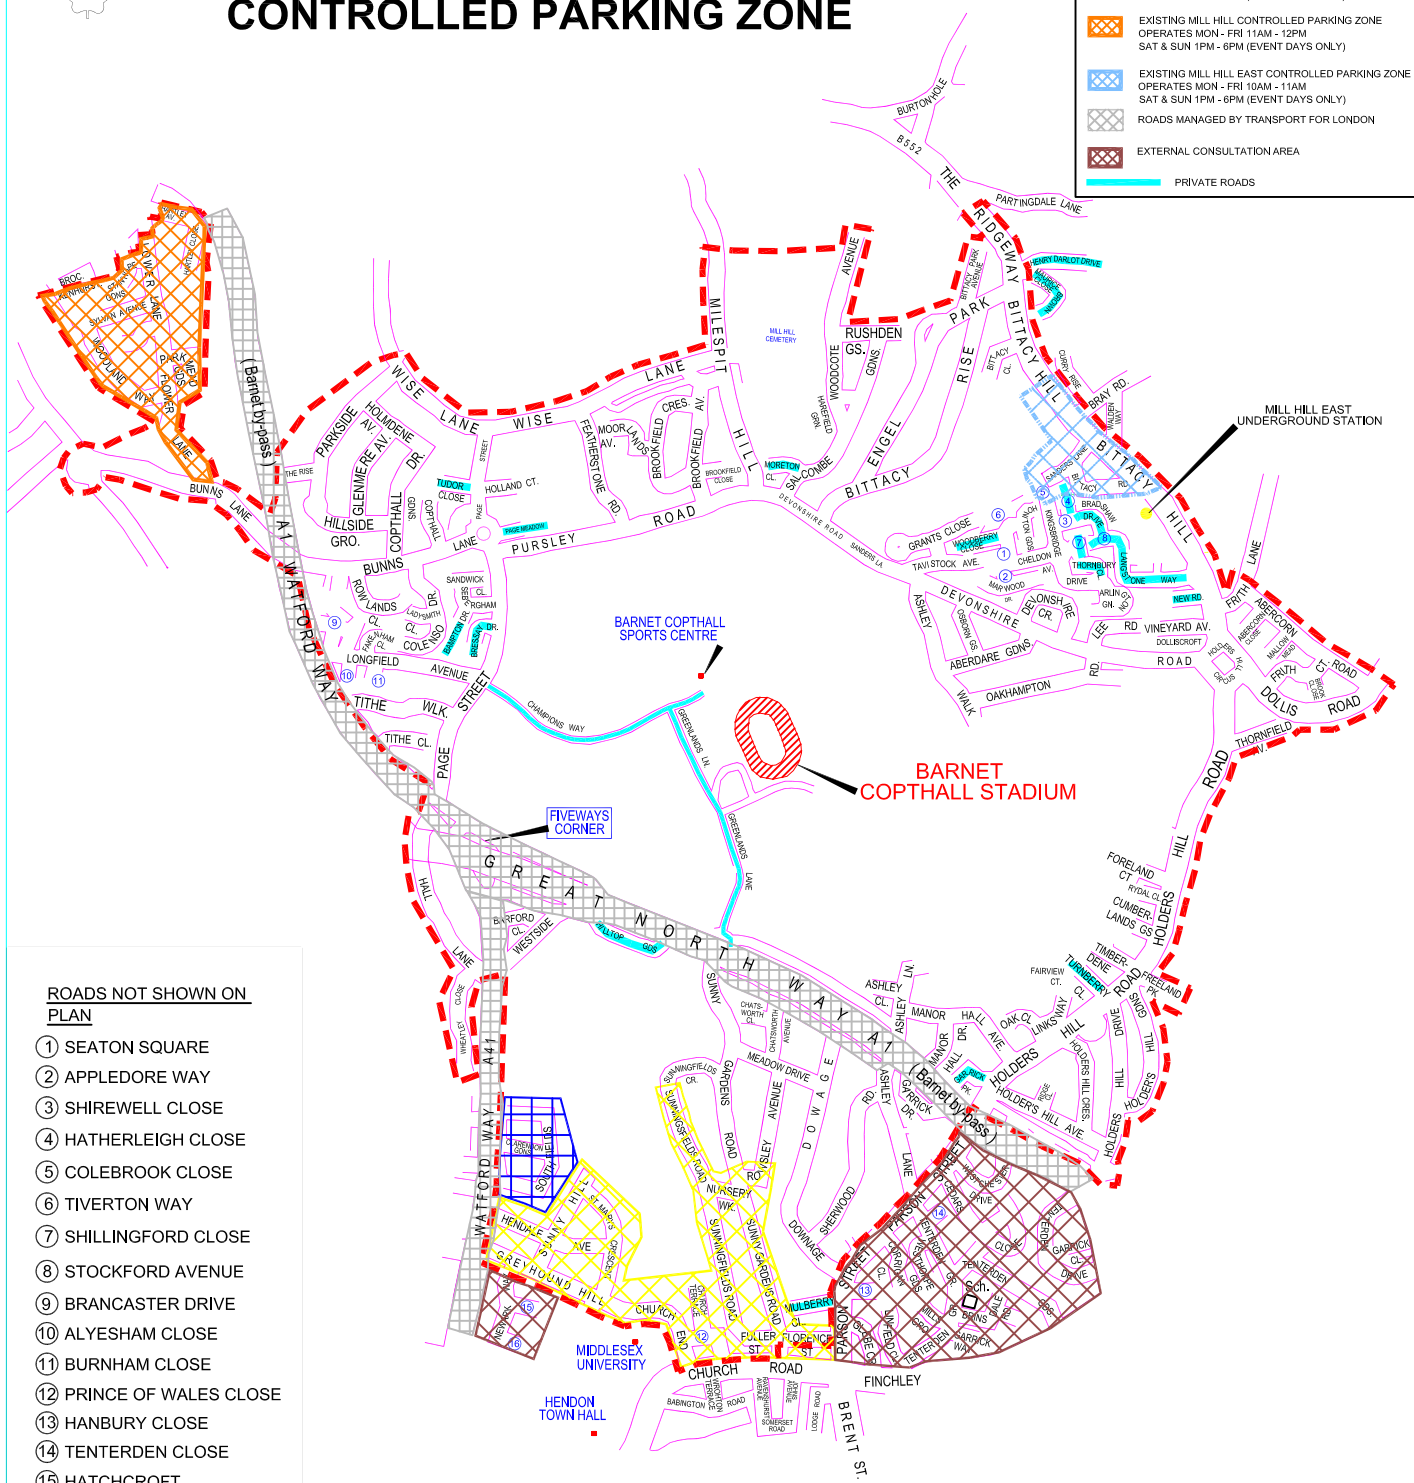

# SARACENS EVENT DAY CONTROLLED PARKING ZONE

KEY	
	EVENT DAY CONTROLLED PARKING ZONE SAT & SUN 1PM - 6PM (EVENT DAYS ONLY)
	EXISTING HENDON CONTROLLED PARKING ZONE HC2 SUB ZONE. OPERATES MON - FRI, 10AM - 5PM SAT & SUN 1PM - 6PM (EVENT DAYS ONLY)
	EXISTING HENDON CONTROLLED PARKING ZONE HC2 SUB ZONE (SOUTHFIELD AREA) OPERATES MON - FRI 11AM-3PM SAT & SUN 1PM - 6PM (EVENT DAYS ONLY)
	EXISTING MILL HILL CONTROLLED PARKING ZONE OPERATES MON - FRI 11AM - 12PM SAT & SUN 1PM - 6PM (EVENT DAYS ONLY)
	EXISTING MILL HILL EAST CONTROLLED PARKING ZONE OPERATES MON - FRI 10AM - 11AM SAT & SUN 1PM - 6PM (EVENT DAYS ONLY)
	ROADS MANAGED BY TRANSPORT FOR LONDON
	EXTERNAL CONSULTATION AREA
	PRIVATE ROADS

**ROADS NOT SHOWN ON PLAN**

- ① SEATON SQUARE
- ② APPLEDORE WAY
- ③ SHIREWELL CLOSE
- ④ HATHERLEIGH CLOSE
- ⑤ COLEBROOK CLOSE
- ⑥ TIVERTON WAY
- ⑦ SHILLINGFORD CLOSE
- ⑧ STOCKFORD AVENUE
- ⑨ BRANCASTER DRIVE
- ⑩ ALYESHAM CLOSE
- ⑪ BURNHAM CLOSE
- ⑫ PRINCE OF WALES CLOSE
- ⑬ HANBURY CLOSE
- ⑭ TENTERDEN CLOSE
- ⑮ HATCHCROFT
- ⑯ SHERROCK GARDENS

*This product includes mapping data licensed from Ordnance Survey with the permission of the Controller of Her Majesty's Stationery Office. © Crown copyright and database right 2013. All rights reserved. London Borough of Barnet. Licence No. 100017674.*

Initiated by AOVR	SCHEME:	Interim Director Development and Regulatory Services (DRS)	
	SARACENS EVENT DAY PARKING RESTRICTIONS		
Drawn by AOVR	TITLE:	London Borough of Barnet Building 4, North London Business Park Oakleigh Road South London N11 1NP Tel. 020 8359 2000	DRAWING No.
	ZONE BOUNDARY		745301_b.dwg
Checked by AOVR			
Date			
31/05/13	Scales N.T.S		Acad. Ref. & Parking Design Team Working Drawings\Saracens\745301_Lu.dwg